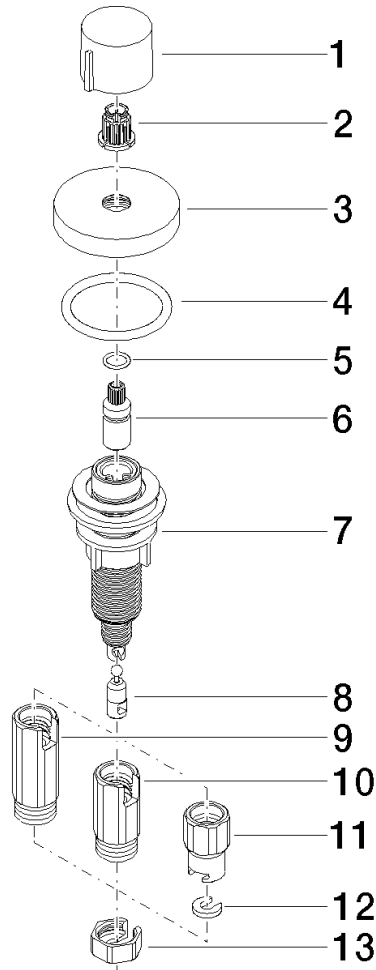

Strainer waste with control handle - Brushed Durabronz (23kt Gold)

ELIO

10 710 970

- control for single basin
- including adapter for Bowden cable

Fits ELIO, ENO, MEM, META SQUARE, SYNC, TARA and TARA ULTRA

Fits: ELIO, MEM, TARA, TARA ULTRA, META SQUARE

	Brushed Durabronz (23kt Gold)	10 710 970-28
	Chrome	10 710 970-00
	Brushed Platinum	10 710 970-06
	Platinum	10 710 970-08
	Durabronz (23kt Gold)	10 710 970-09
	Dark Chrome	10 710 970-19
	Matte Black	10 710 970-33
	Brushed Champagne (22kt Gold)	10 710 970-46
	Champagne (22kt Gold)	10 710 970-47
	Brushed Chrome	10 710 970-93
	Brushed Dark Platinum	10 710 970-99

10 710 970

mm [inches]

10 710 970

Parts for other finishes can be found here: [Chrome](#)

Spare parts list

No.	Item Number	Name	Quantity used	Delivery time
1	09 20 97 030-28	handle	1	20
2	90 12 12 002 00 90	fixing cap	1	2
3	09 27 87 006-28	rosette	1	20
4	90 14 10 043 00 90	seal	1	2
5	09 14 10 042 90	seal	1	2
6	09 29 06 087-28	spindle	1	-
Spare part can no longer be ordered, please order the replacement item				
7	04 30 01 029 00 90	adaptor	1	2
8	09 24 03 175 90	adaptor	1	2
9	09 11 10 073-07	connection	1	30
10	09 11 10 074-07	connection	1	30
11	09 11 10 079-07	connection	1	30
12	09 30 11 087 90	disc	1	2
13	09 23 30 024-07	nut	1	30