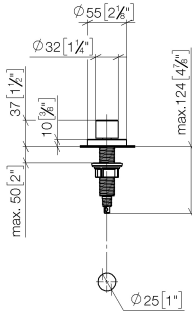

Strainer waste with control handle - Brushed Durabronz (23kt Gold)

ELIO

10 710 970

- control for single basin
- including adapter for Bowden cable

Fits ELIO, ENO, MEM, META SQUARE, SYNC, TARA and TARA ULTRA

Fits: ELIO, MEM, TARA, TARA ULTRA, META SQUARE

	Brushed Durabronz (23kt Gold)	10 710 970-28
	Chrome	10 710 970-00
	Brushed Platinum	10 710 970-06
	Platinum	10 710 970-08
	Durabronz (23kt Gold)	10 710 970-09
	Dark Chrome	10 710 970-19
	Matte Black	10 710 970-33
	Brushed Champagne (22kt Gold)	10 710 970-46
	Champagne (22kt Gold)	10 710 970-47
	Brushed Chrome	10 710 970-93
	Brushed Dark Platinum	10 710 970-99

10 710 970

mm [inches]

10 710 970

Parts for other finishes can be found here: [Chrome](#)

Spare parts list

No.	Item Number	Name	Quantity used	Delivery time
1	09 20 97 030-28	handle	1	20
2	90 12 12 002 00 90	fixing cap	1	2
3	09 27 87 006-28	rosette	1	20
4	90 14 10 043 00 90	seal	1	2
5	09 14 10 042 90	seal	1	2
6	09 29 06 087-28	spindle	1	-
Spare part can no longer be ordered, please order the replacement item				
7	04 30 01 029 00 90	adaptor	1	2
8	09 24 03 175 90	adaptor	1	2
9	09 11 10 073-07	connection	1	30
10	09 11 10 074-07	connection	1	30
11	09 11 10 079-07	connection	1	30
12	09 30 11 087 90	disc	1	2
13	09 23 30 024-07	nut	1	30